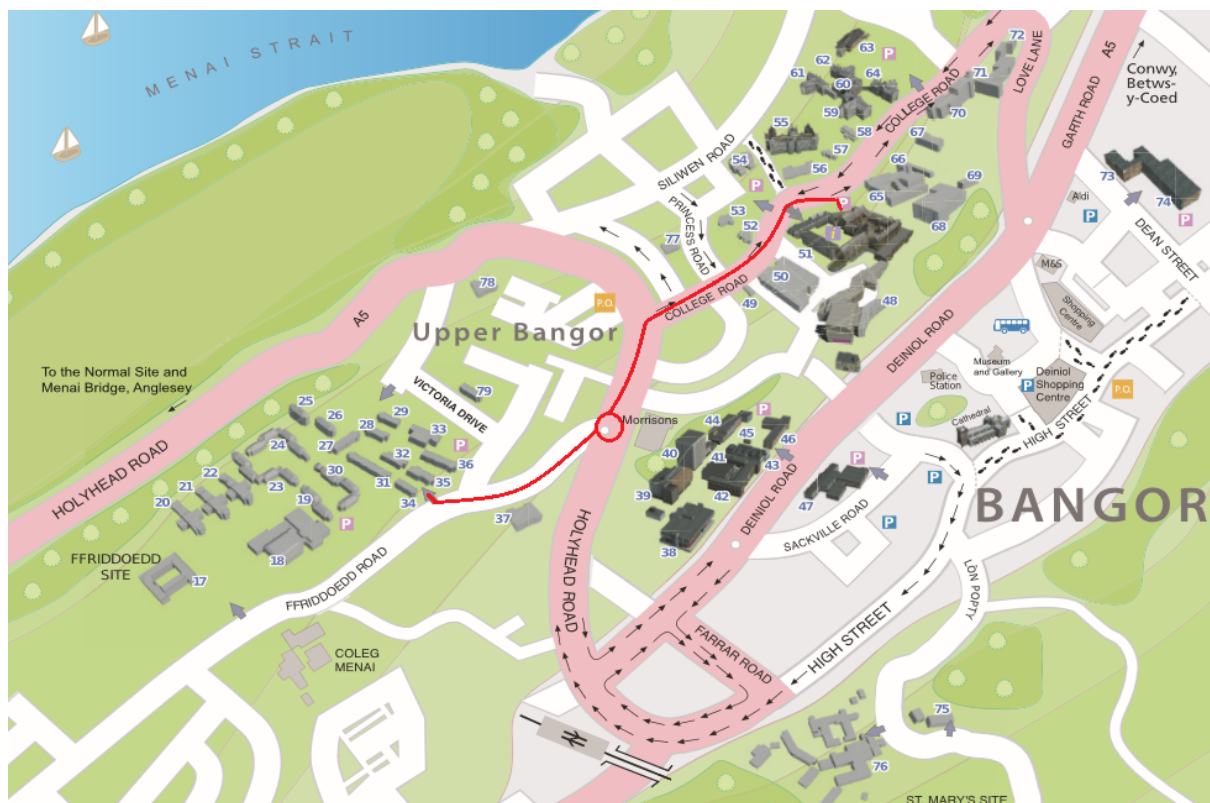

### **1) From Ffriddoedd site University accommodation (Approximately 15 minute walk/5 minute drive):**

1. Turn left out of Ffriddoedd site onto Ffriddoedd Road (the main road).
2. Travel along Ffriddoedd Road to the roundabout. With Morrisons in front of you, turn left onto Holyhead road.
3. Continue along Holyhead road until you reach a right turn onto College Road (the Belle Vue pub will be on the corner).
4. Turn right and continue down College road, you will see a red sign 'Main University Building' on your right.
5. Continue further along College Road past this sign, past the vehicle barrier entrance to the car park (if you have applied for a parking permit you can enter the main car park here).
6. If you're walking, continue walking along the building until you reach the main entrance to Main Arts (past the corner on your right). The registration desk will be located through the automatic doors.

## 2) From the train station (Approximately 15 minute walk/5 minute drive):

1. Standing outside the train station entrance, looking towards the junction, turn left onto Holyhead Road.
2. Continue along Holyhead Road, across the roundabout (Morrisons will be on your right) until you see College Road on your right (the Belle Vue pub will be on the corner).
3. Turn right and continue down College road, you will see a red sign 'Main University Building' on your right.
4. Continue further along College Road past this sign, past the vehicle barrier entrance to the car park.
5. Continue walking along the building until you reach the main entrance to Main Arts (past the corner on your right). The registration desk will be located through the automatic doors.