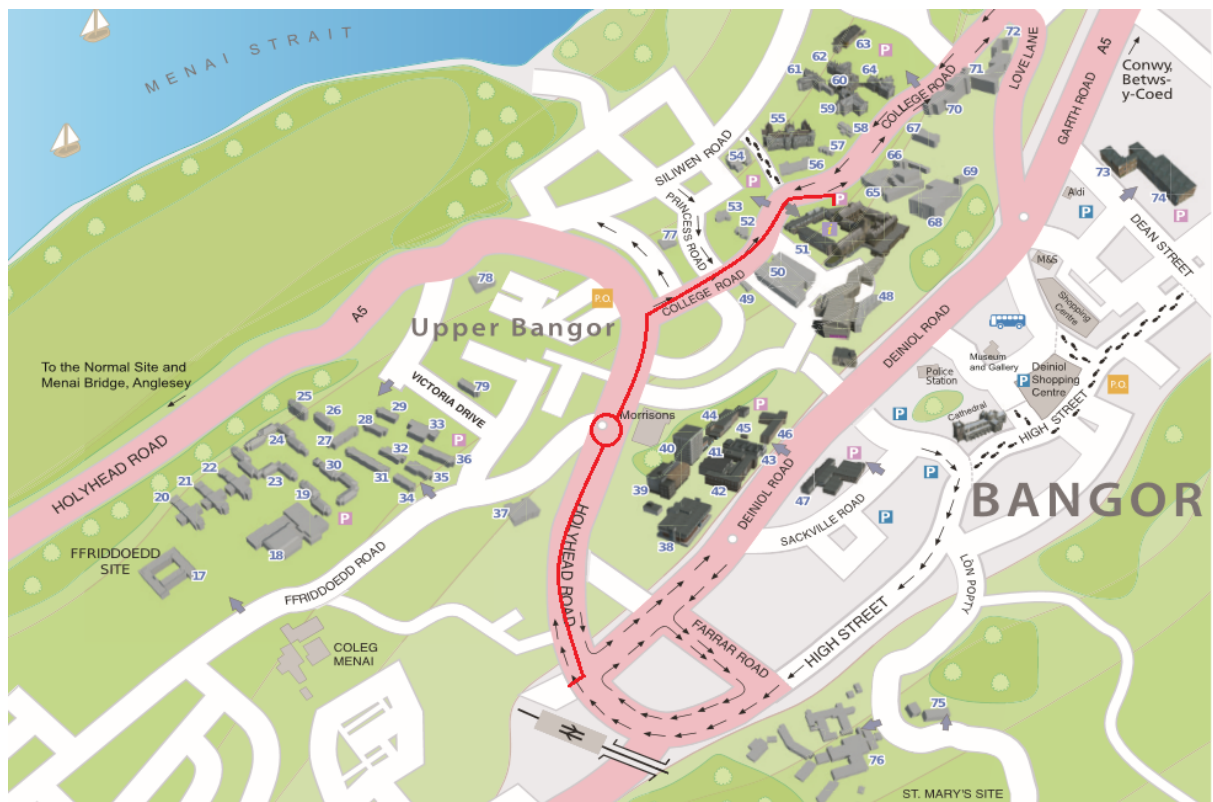

### **1) From Ffriddoedd site University accommodation (Approximately 15 minute walk/5 minute drive):**

1. Turn left out of Ffriddoedd site onto Ffriddoedd Road (the main road).
2. Travel along Ffriddoedd Road to the roundabout. With Morrisons in front of you, turn left onto Holyhead road.
3. Continue along Holyhead road until you reach a right turn onto College Road (the Belle Vue pub will be on the corner).
4. Turn right and continue down College road, you will see a red sign 'Main University Building' on your right.
5. Continue further along College Road past this sign, past the vehicle barrier entrance to the car park (if you have applied for a parking permit you can enter the main car park here).
6. If you're walking, continue walking along the building until you reach the main entrance to Main Arts (past the corner on your right). The registration desk will be located through the automatic doors.

## 2) From the train station (Approximately 15 minute walk/5 minute drive):

1. Standing outside the train station entrance, looking towards the junction, turn left onto Holyhead Road.
2. Continue along Holyhead Road, across the roundabout (Morrisons will be on your right) until you see College Road on your right (the Belle Vue pub will be on the corner).
3. Turn right and continue down College road, you will see a red sign 'Main University Building' on your right.
4. Continue further along College Road past this sign, past the vehicle barrier entrance to the car park.
5. Continue walking along the building until you reach the main entrance to Main Arts (past the corner on your right). The registration desk will be located through the automatic doors.